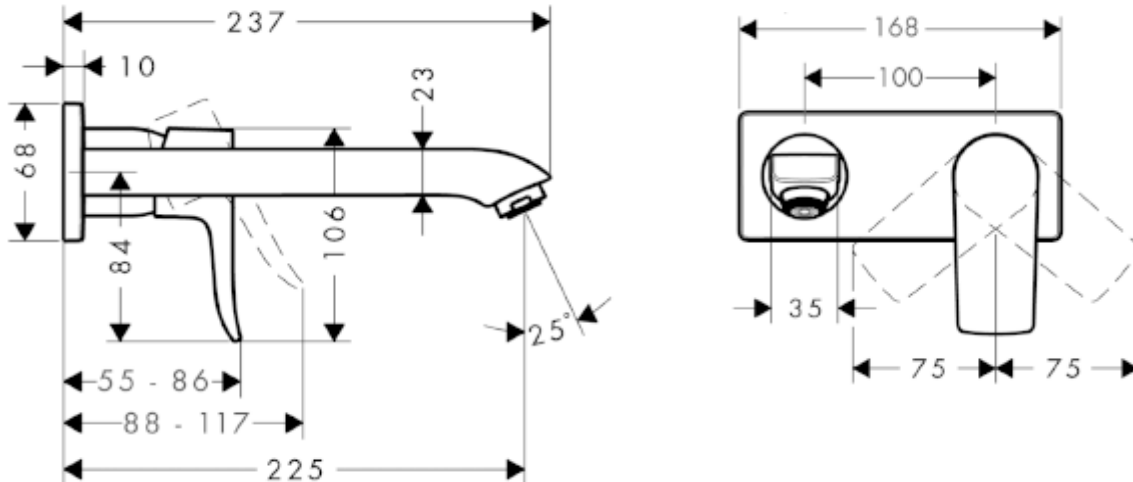

SPECIFICATION SHEET - fittings

BRAND:	hansgrohe	Product Photo:
ORIGIN:	Germany	
SERIES:	New Metris	
PRODUCT DESCRIPTION:	Finish set for wall mounted single lever basin mixer • spray type: normal spray • Flow rate: 5 l./min. at 3 bar • Flow pressure; 1~5 bar (15~70 psi)	
MODEL No.	31086 000	
FINISH/COLOUR:	Chrome-plated	
DIMENSIONS:	237mm L x 168mm W x 68mm H 225mm spout projection	
OPTIONAL MATCHING PARTS:	13622180 basic set basin waste trap	

Technical Informations: Suitable for continous flow water heater

REMINDER: Pipe flushing must be done before faucets are installed. Failure to do so voids the warranty.
Do not use cleaners containing abrasive cleansers, ammonia, bleach, acids, waxes, alcohol, solvents or other products not recommended for chrome.
All information is for reference only, installation shall always be based on the actual product delivered.